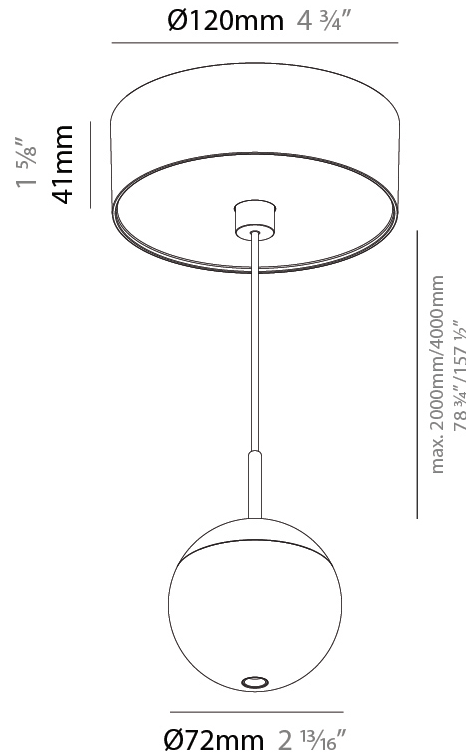

GENERAL

Series: Snooker
Subseries: Snooker Monopoint Surface Canopy
Brand: Prolicht
Division: Architectural
Mounting Type: Suspension
Mounting Location: Ceiling
Subcategory: Pendant

PHYSICAL

Shape: Round
Diameter (mm): 72
Diameter (in): 2 ¹³/₁₆
Height (mm): 72
Height (in): 2 ¹³/₁₆
Max. Overall Height (mm): 2072
Max. Overall Height (in): 81 ³/₁₆
Light Distribution: Downlight
Weight (kg): 0.745
Weight (lbs): 1.642
Fixture Finish: SSR / BKV / CWI / CRY / HAB / UFT / ITA / RUA / FTG / MYG / LOD / PUS / FRO / FUP / KIA / POP / BLS / SPG / MEY / GOH / GUM / CHC / COM / ABZ / JAG / OBR / MOS / ROR
Fixture Material: Aluminum Die Cast
Cable Details: 2000mm or 4000mm Cable - Color Options: Black / White / Orange / Red / Green

ELECTRICAL

Lamp Type: LED (Zhaga Standard)
Input Wattage (W): 6.6
Total Output Wattage (W): 6
Dimming: Tri-Mode (Non-Dimming and Phase Dimming (120Vac only) and 0-10V Dimming)
Driver Included: Yes
Driver Location: External
Driver Type: Constant Current - Universal
Driver Class: Class 2
Housing: ENCP3 w/quick connect
Input Voltage (V): 120 - 277
Constant Current (MA): 500

LED

Color Temperature (°K): 2700 / 3000 / 4000
Max. Delivered Lumen (lm): 310 / 328 / 356
Nominal Lumen (lm): 460 / 487 / 528
CRI: >90 CRI
Efficiency (%): 60
Lamp Life (hrs): 50000

OPTICAL

Optic°: 32 / 58

RATINGS AND CERTIFICATIONS

Certified By: Certified for North American Standards
IP rating: IP20

PROJECT
TYPE
SPECIFIER
QUANTITY
DATE